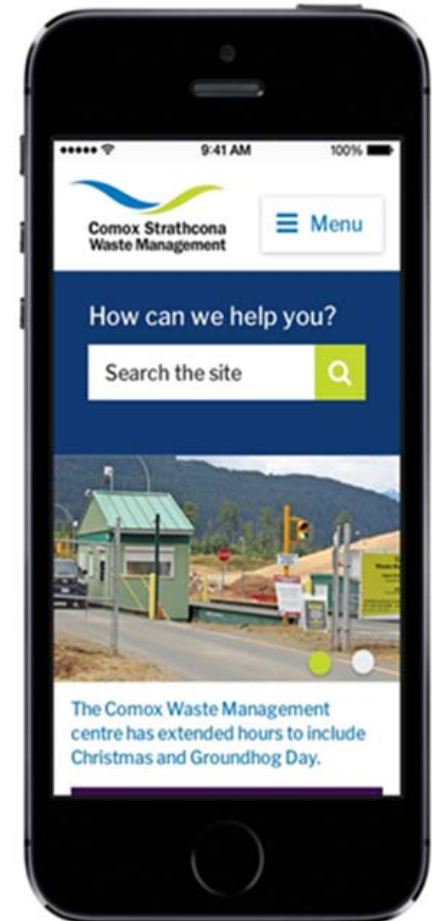

Content Management

The screenshot shows a website interface for Comox Strathcona Waste Management. The top navigation bar includes links for About, Garbage, Recycling, Hazardous Waste, Education, Forms, and Contact, along with a search function. A left sidebar menu lists various recycling topics, with 'Organics & Composting' highlighted. The main content area displays a 'Heading 1 Page Title' followed by a paragraph of placeholder text and a 'Link Example'. Below this are sections for 'Heading 2', 'Heading 3', and 'Heading 4', each with a corresponding paragraph of placeholder text. A 'Bulleted List' and a 'Numbered List' are also shown. A 'Blockquote Example' is displayed with a vertical line on the left. At the bottom, there are two buttons labeled 'Button Default' and 'Button Rollover', and a photograph of a recycling station with a globe sculpture.